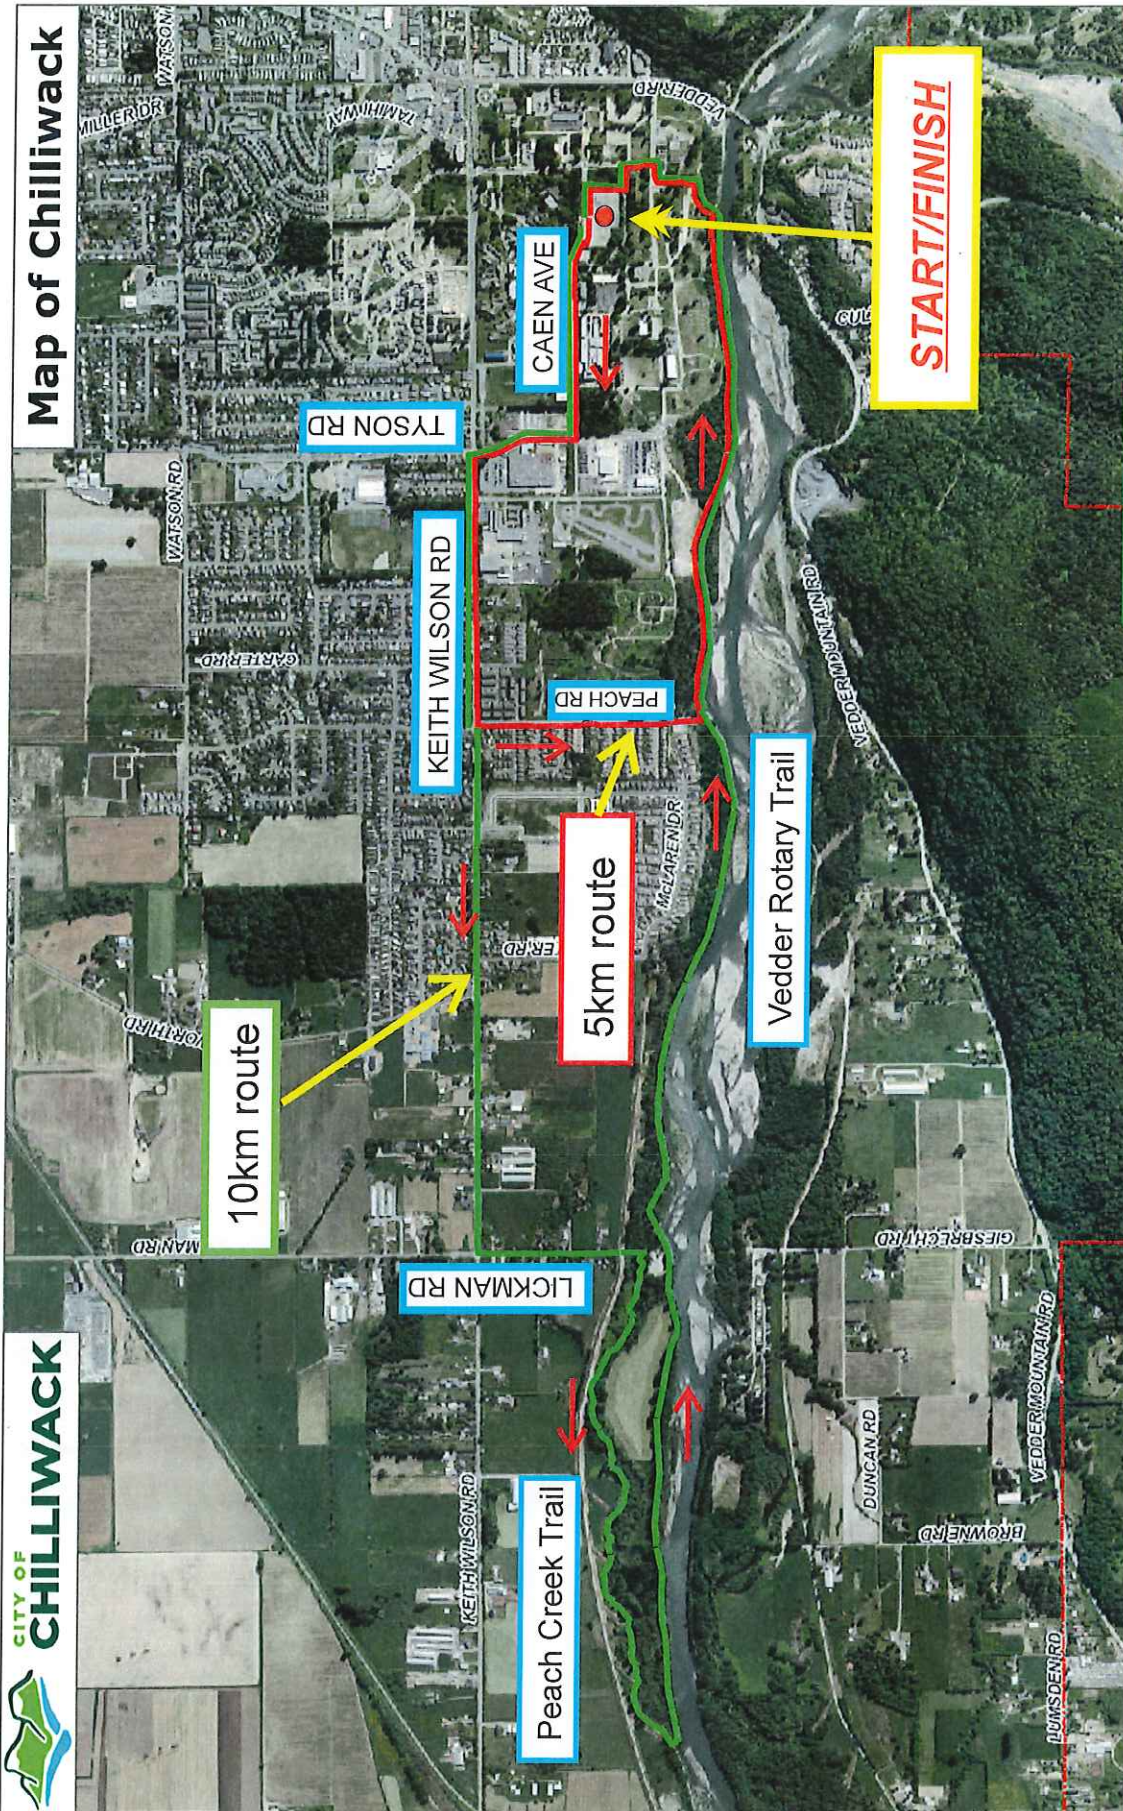

Map of Chilliwack

Start/ Finish - UFV Lot #7

- - 5km route
- - 10km route

Run for Mom
 Saturday May 7th, 2016
 9am-12pm(noon)

In support of
 Women's & Children's Programs at
 Chilliwack General Hospital

Map of Chilliwack

START/FINISH

Data accuracy not guaranteed. For more information related to planning, please contact the City of Chilliwack at 604-792-9311. Aerial photo (May 2012)

Printed 16 March 2015

Run for Mom
Saturday May 7th, 2016
9am-12pm(noon)

In support of
Women's & Children's Programs at
Chilliwack General Hospital

5 km route

Map of Chilliwack

START/FINISH

Data accuracy not guaranteed. For more information related to planning, please contact the City of Chilliwack at 604-792-9311. Aerial photo (May 2012)

Printed 16 March 2015

10km route

Run for Mom

Saturday May 7th, 2016
9am-12pm(noon)

In support of
Women's & Children's Programs at
Chilliwack General Hospital