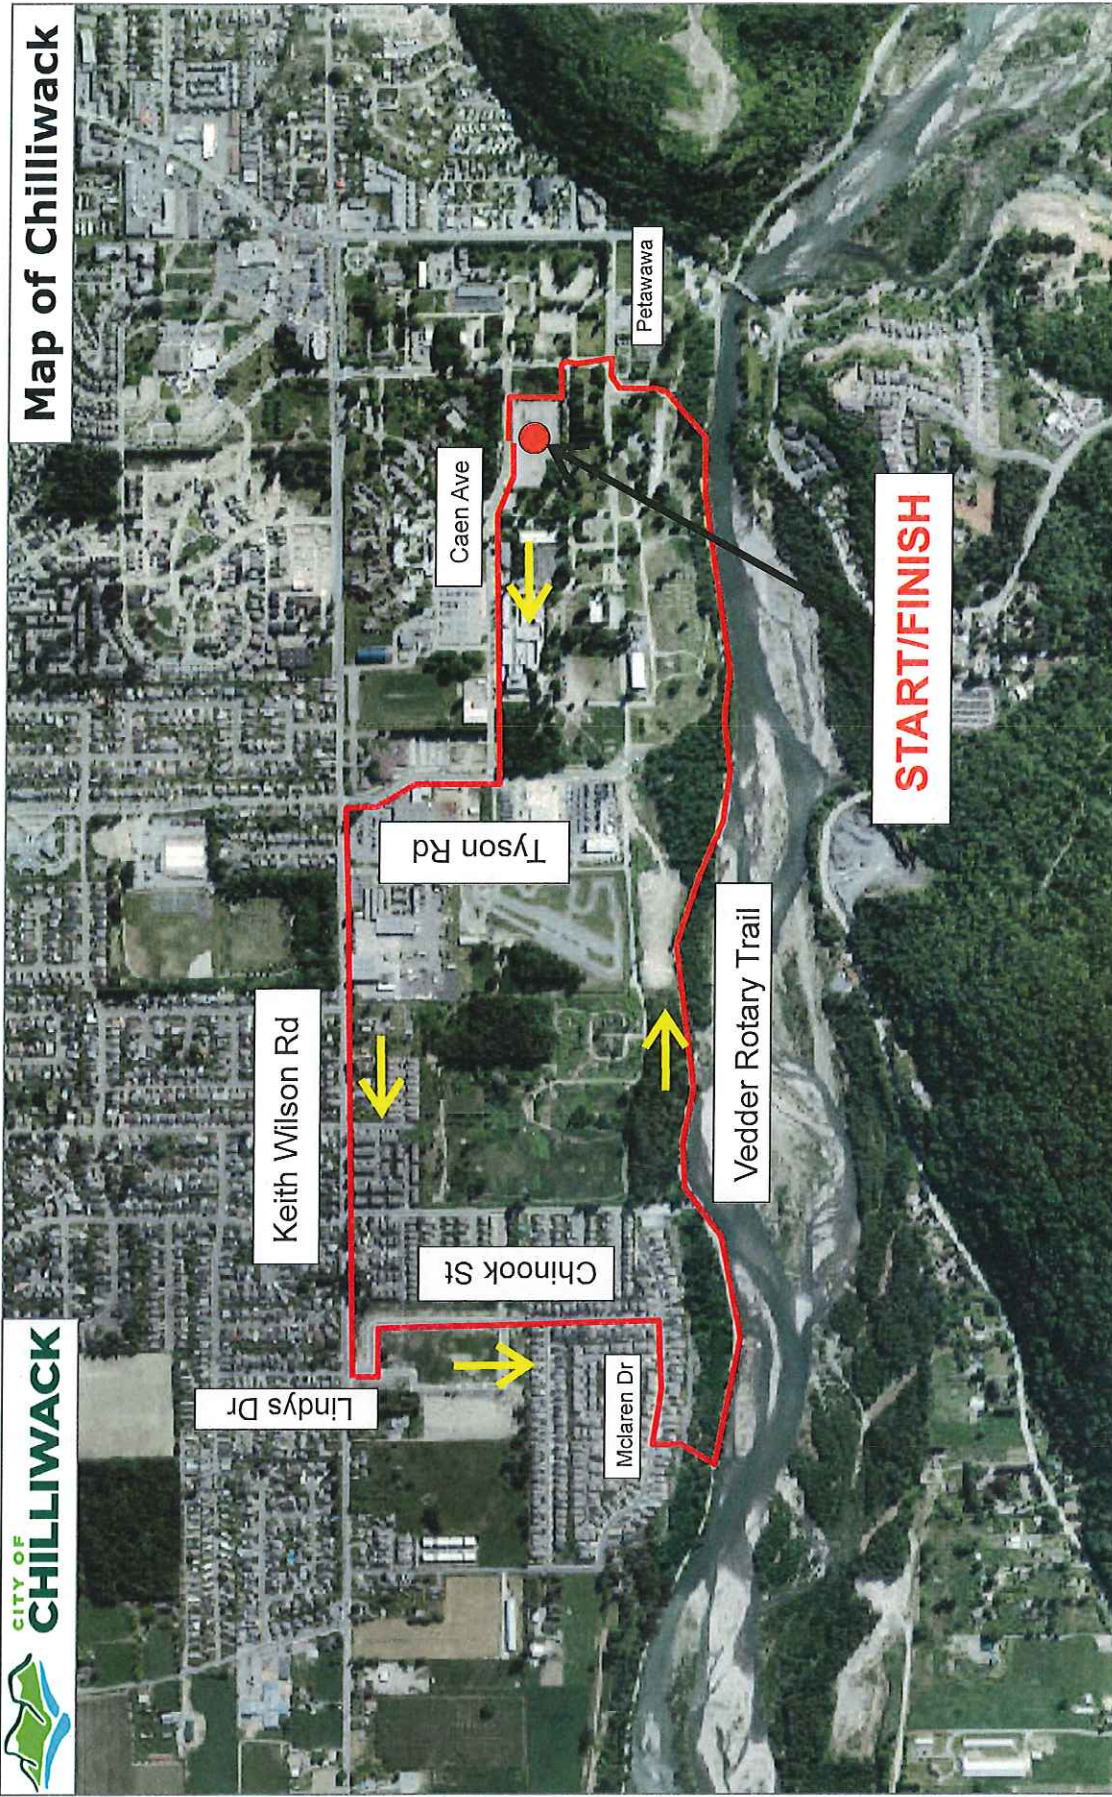

Map of Chilliwack

Start/ Finish - UFV Lot #7

- - 5km route
- - 10km route

Run for Mom
 Saturday May 7th, 2016
 9am-12pm(noon)

In support of
 Women's & Children's Programs at
 Chilliwack General Hospital

Map of Chilliwack

START/FINISH

Data accuracy not guaranteed. For more information related to planning, please contact the City of Chilliwack at 604-792-9311. Aerial photo (May 2012)

Printed 16 March 2015

Run for Mom
Saturday May 7th, 2016
9am-12pm(noon)

In support of
Women's & Children's Programs at
Chilliwack General Hospital

5 km route

Map of Chilliwack

START/FINISH

Data accuracy not guaranteed. For more information related to planning, please contact the City of Chilliwack at 604-792-9311. Aerial photo (May 2012)

Printed 16 March 2015

10km route

Run for Mom

Saturday May 7th, 2016
9am-12pm(noon)

In support of
Women's & Children's Programs at
Chilliwack General Hospital