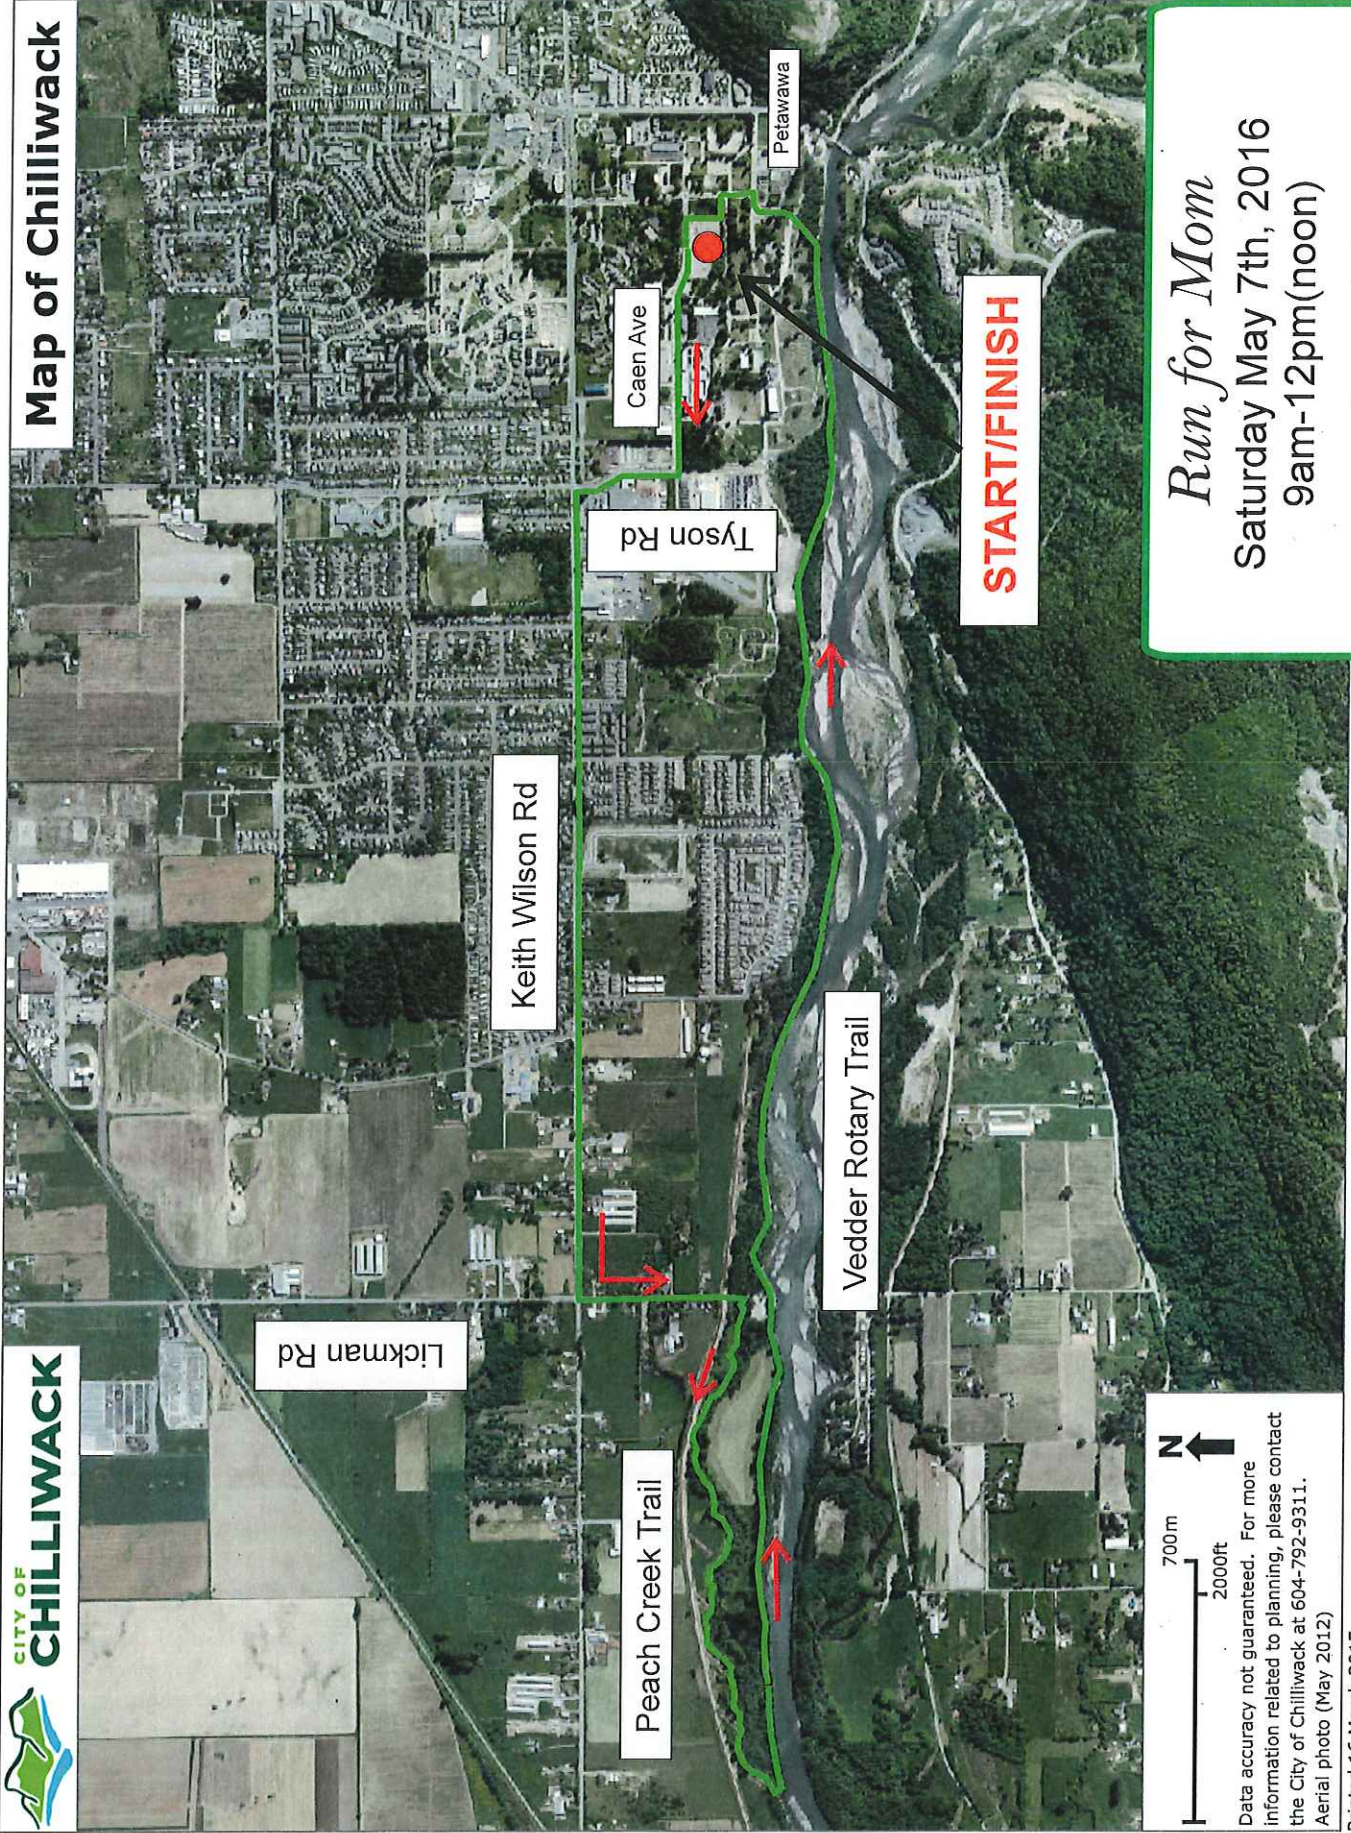

Map of Chilliwack

Start/ Finish - UFV Lot #7

- - 5km route
- - 10km route

Run for Mom
 Saturday May 7th, 2016
 9am-12pm(noon)

In support of
 Women's & Children's Programs at
 Chilliwack General Hospital

Map of Chilliwack

START/FINISH

Data accuracy not guaranteed. For more information related to planning, please contact the City of Chilliwack at 604-792-9311. Aerial photo (May 2012)

Printed 16 March 2015

Run for Mom
Saturday May 7th, 2016
9am-12pm(noon)

In support of
Women's & Children's Programs at
Chilliwack General Hospital

5 km route

Map of Chilliwack

START/FINISH

Data accuracy not guaranteed. For more information related to planning, please contact the City of Chilliwack at 604-792-9311. Aerial photo (May 2012)

Printed 16 March 2015

10km route

Run for Mom

Saturday May 7th, 2016
9am-12pm(noon)

In support of
Women's & Children's Programs at
Chilliwack General Hospital